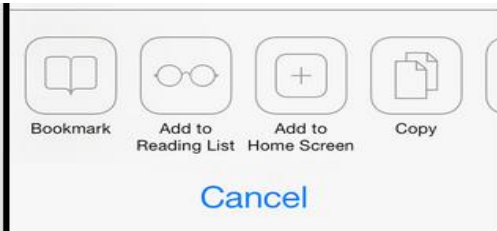

- Select Add to Home Screen tab.