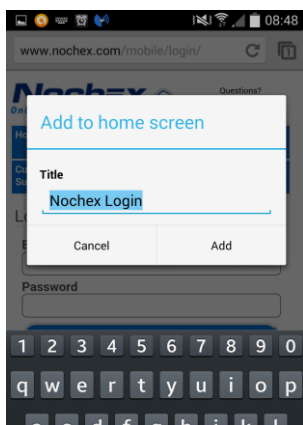

- Firstly go to the home screen on your iPhone device, and choose the browser that you have installed on your device, for example: Safari.
- In the URL of the browser, enter <https://www.nochex.com/gb/> and press go.

- Once loaded, press the centre option on your device to produce a menu.

- Select Add to Home Screen tab.

- Enter the name of the icon which will be displayed on your home screen and then press add,
- Finally, go to your home screen to check the icon has been placed on your home screen and test that it directs you to the Login page of the Nochex website.

Android

Login Screen

A page can be attached to your home screen for easy access to the Nochex login page. There is a list of instructions on how to attach the link below;

- Firstly go to your homepage device, and choose your browser that you have installed on your phone, for example: explorer, chrome, or something similar.
- In the url, enter <https://www.nochex.com/gb/> and press go. Which will load the Nochex login page of the website onto your browser.

- Next, select the button on your mobile device to produce a menu box.

- Once visible, select the Add to home screen option, enter a name that you want to be displayed on your homescreen icon for the Nochex website, and then Press Add.